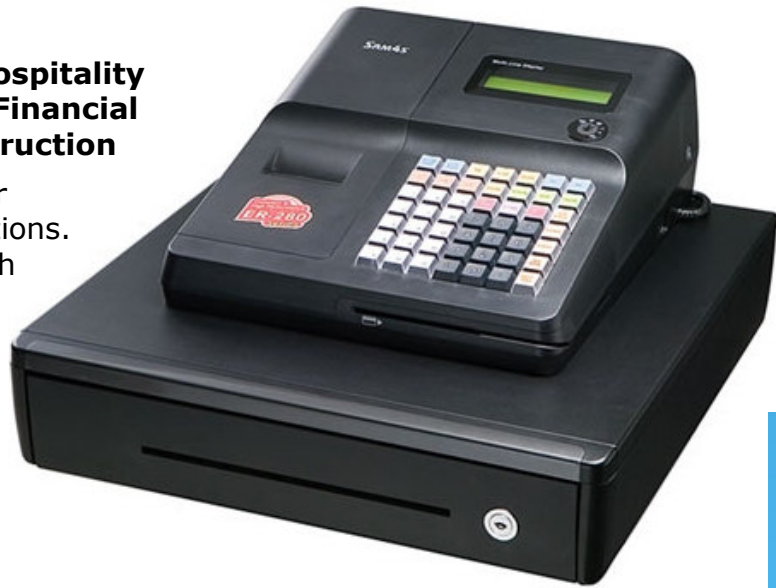

Brings you the best in Retail Technology

ER-280

Solution for the Retail and Hospitality Environment, with Effective Financial Reporting and Durable Construction

ER-280 is a powerful solution for most retail & hospitality applications. The elegant appearance and high performance of this model will satisfy the high demands of customers.

- **2000PLUs**

2000PLUs (Memory allocation) can be extended Max. 10,000 with additional 4M SRAM

- **Real time Clock-hourly sales reporting**

Printing the time, charging the data, and generating hourly sales reports are all possible. Hourly report data details the net sales and customer count for each hour of the day

- **30 Departments**

30 departments (SHIFT KEY) increase the ease of operation and point of purchase control in retail & hospitality applications. Fast moving items can be easily checked for price and count

Features

- Flat or Raised keyboard selectable 49 keys
- Quick & quiet thermal printer
- Graphic Logo
- Real time clock
- Euro currency
- Customer Rear Display
- 99 groups, 30 departments and 10.000 PLUs (when extended)
- Full size drawer-New carbon effect included
- RS-232C port of kitchen printer and PC utility
- Daily and periodic X & Y report